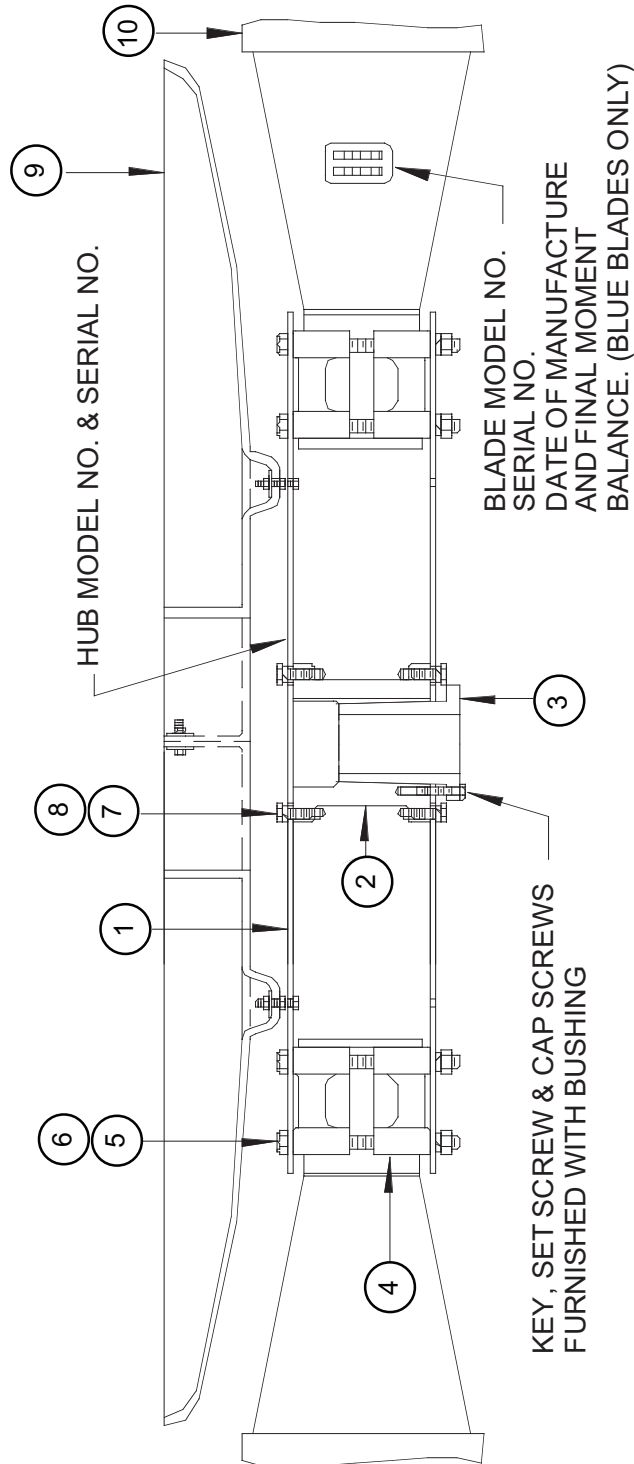

5000 Series Tuf-Lite Fans

PROJECT NAME AND LOCATION:			
MODEL NO.:			
DWG NAME:			
DRAWING NUMBER:	JOB NUMBER:	SHEET	REV:
A-100		1 of 1	0
SCALE:	COMMENTS:		
NO SCALE			

THIS DRAWING IS THE SOLE PROPERTY OF COOLING TOWER DEPOT INC. USE SHALL BE LIMITED TO THE PROJECT FOR WHICH IT IS INTENDED, NO REPRODUCTION SHALL BE MADE NOR SHALL THIS INFORMATION BE MADE AVAILABLE TO THIRD PARTIES WITHOUT THE PRIOR WRITTEN CONSENT BY COOLING TOWER DEPOT INC. ANY AND ALL PROPRIETARY RIGHTS TO THIS INFORMATION AND DESIGN ARE THE SOLE PROPERTY OF COOLING TOWER DEPOT INC.

REVISIONS					
REV.	DESCRIPTION	DESIGNED BY:	CHECKED BY:	APPROVED BY:	DATE:
0					
1					
2					
3					
4					

COOLING TOWER DEPOT, INC
CORPORATE CIRCLE
GOLDEN, CO 80401
720-746-1234

REV:	0	SHEET	1	OF	1
JOB NUMBER:					
SCALE:	NO SCALE				
PROJ. NUMBER:	A-100				